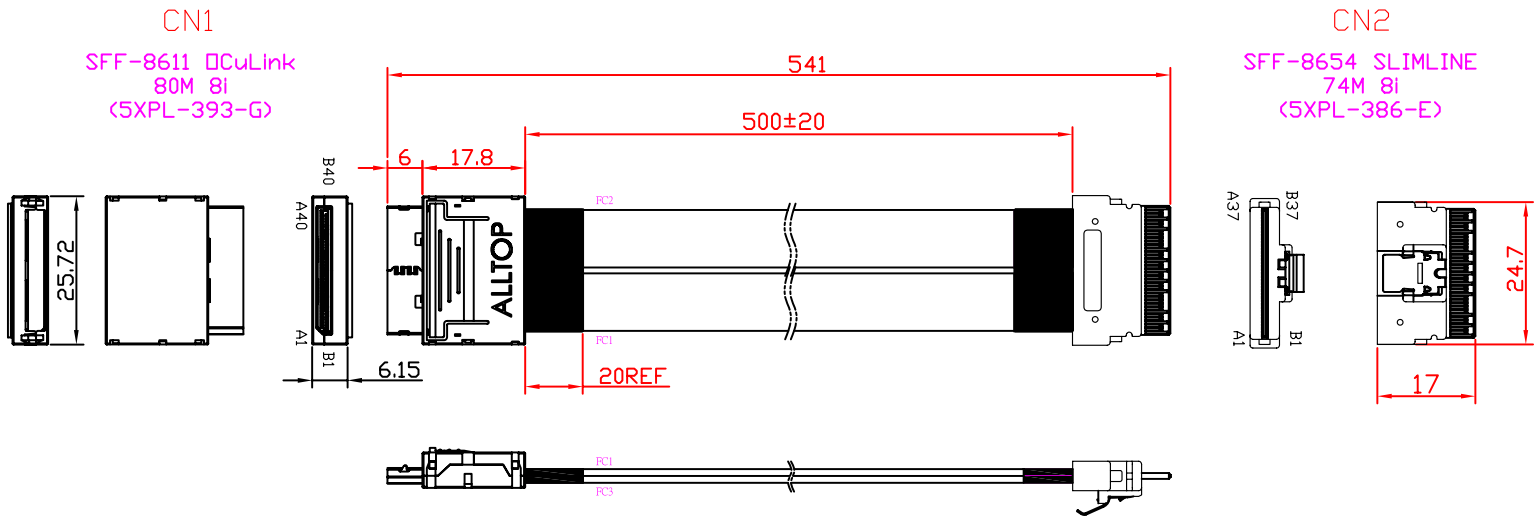

Innocard

Minerva

MIC74-8701

Slimline SAS 8-Lane to OCulink 8-Lane Cable

Slimline SAS 8-Lane to OCulink 8-Lane Cable

CABLE: UL21099/UL21283/UL21425/UL22112/EQUIVALENT
19P 30AWG, BLACK *4 PCS

Slimline SAS 8-Lane to OCulink 8-Lane Cable

Pin-out assignment