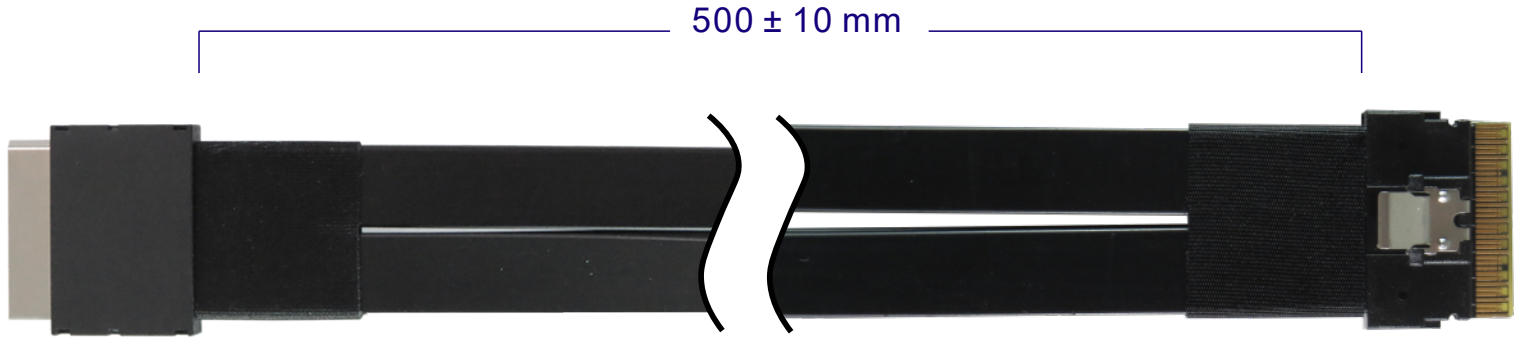

Innocard

Minerva

MIC74-8701

Slimline SAS 8-Lane to OCulink 8-Lane Cable

Slimline SAS 8-Lane to OCulink 8-Lane Cable

CABLE: UL21099/UL21283/UL21425/UL22112/EQUIVALENT
19P 30AWG, BLACK *4 PCS

Slimline SAS 8-Lane to OCulink 8-Lane Cable

Pin-out assignment